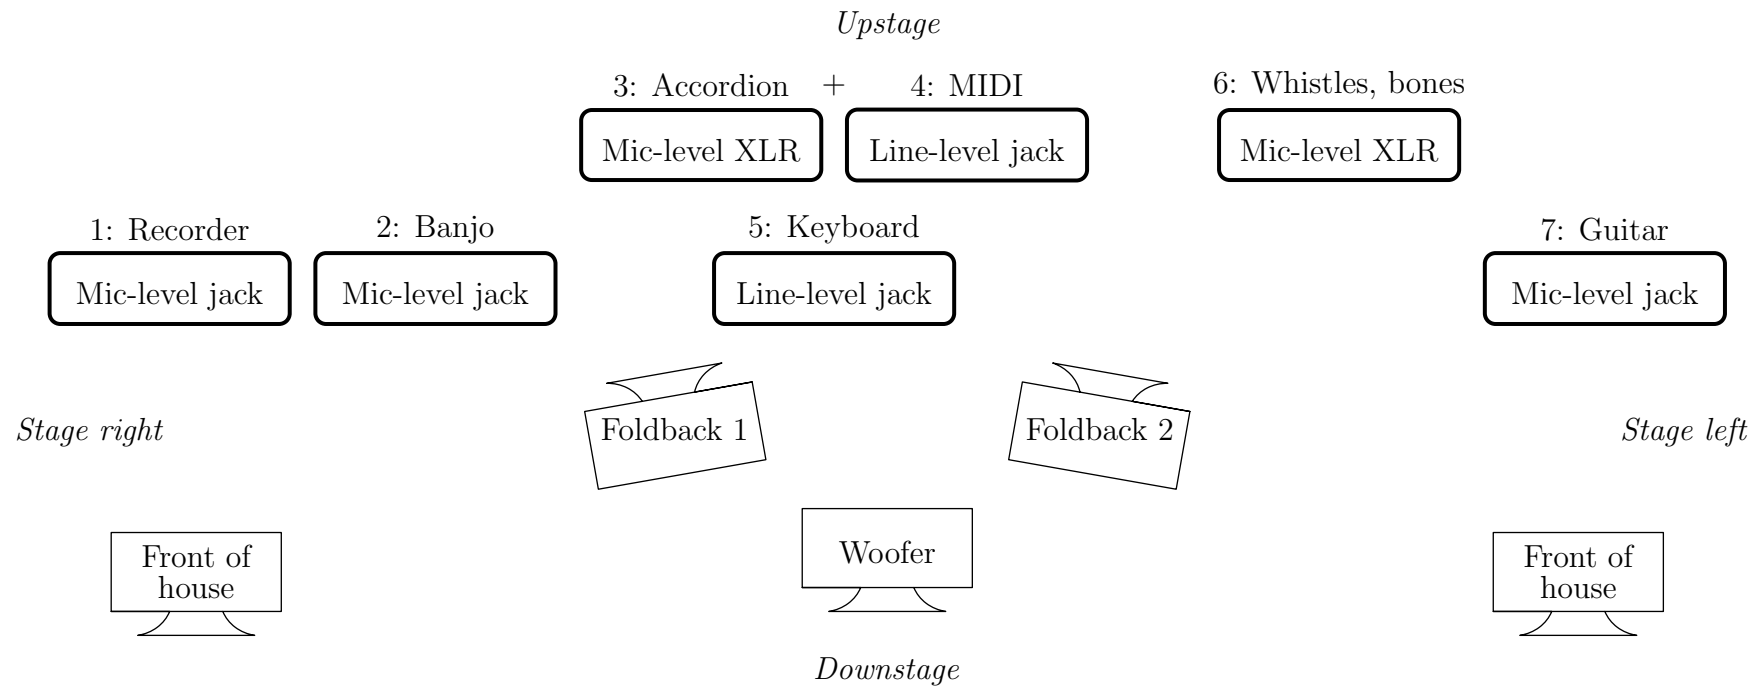

MOMENTUM PA setup

The two foldback speakers and the woofer each have their own dedicated mix, i.e. we do not use a crossover filter.

1	Thomas	Moeck descant recorders	Microvox Mini Swan mic and pre-amp	Mic-level jack
2	Thomas	Antoria 5-string banjo	Microvox M500 mic and pre-amp	Mic-level jack
3	Ali	Borsini 96-bass accordion	Shure SM58 mic	Mic-level XLR
4	Ali	Roland Sonic Cell module		Line-level jack
5	Ali	Nord Stage 2 keyboard		Line-level jack
6	Bill	Abell whistles	Shure SM58 mic	Mic-level XLR
7	Meg	Yamaha APX5NA acoustic-electric guitar	Fitted mic and pre-amp	Mic-level jack